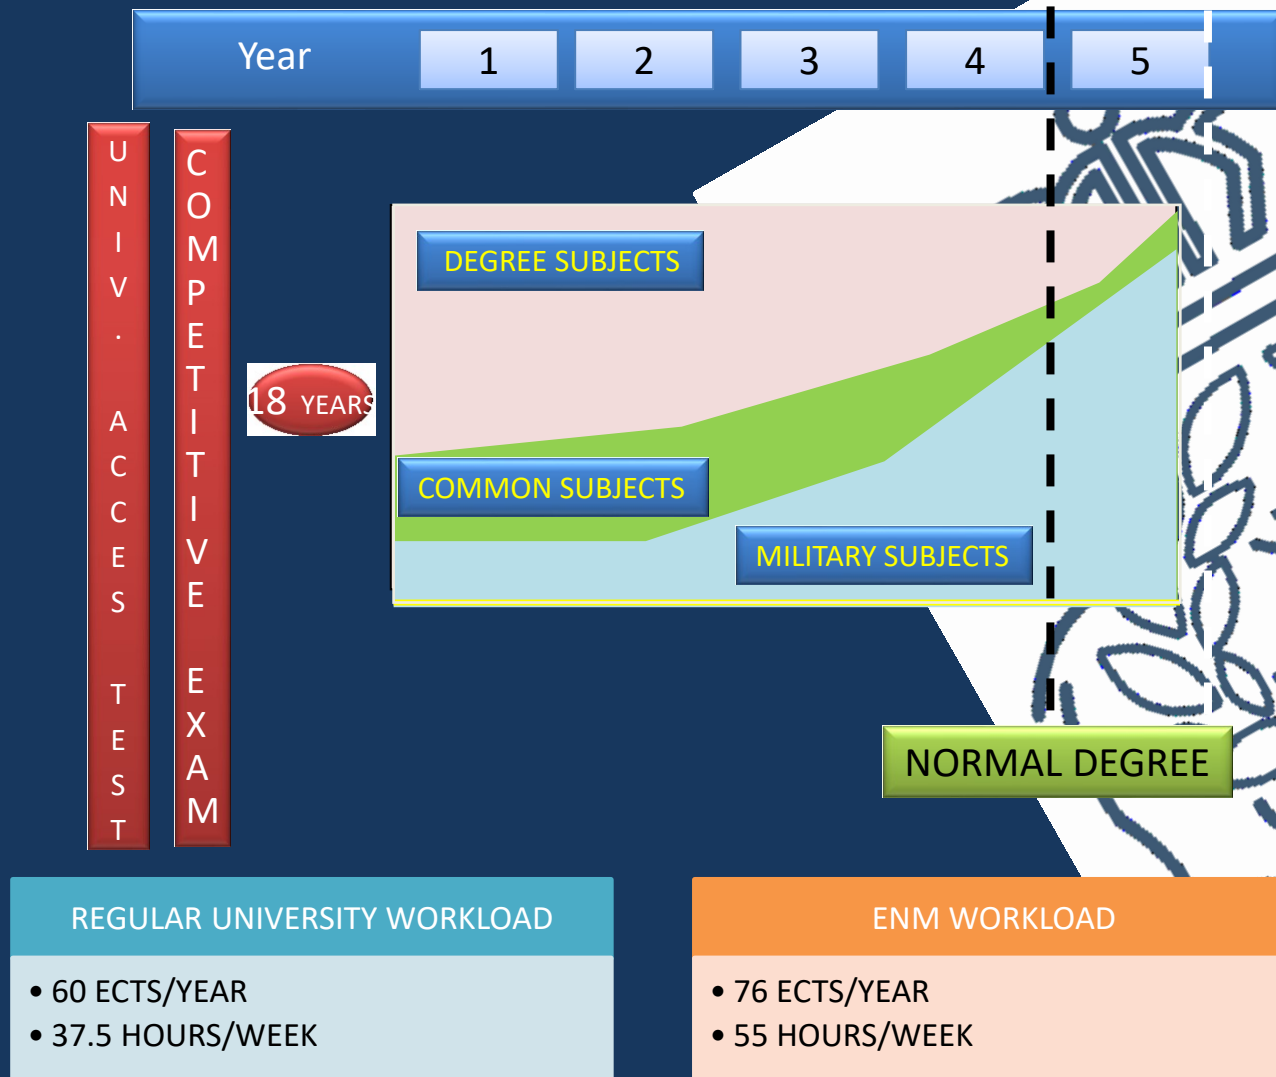

Curriculum